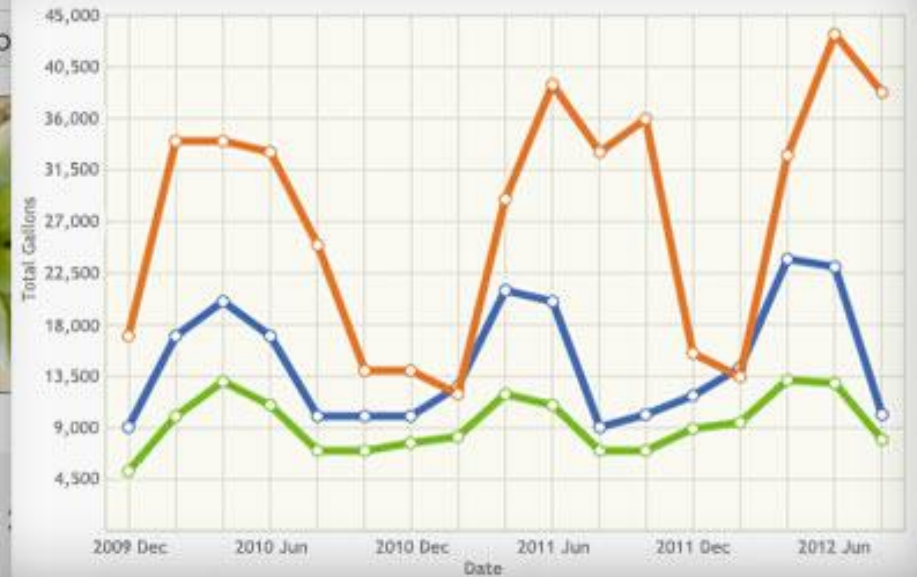

Remove

☒ You ☒ All Neighbors ☒ Efficient Neighbors