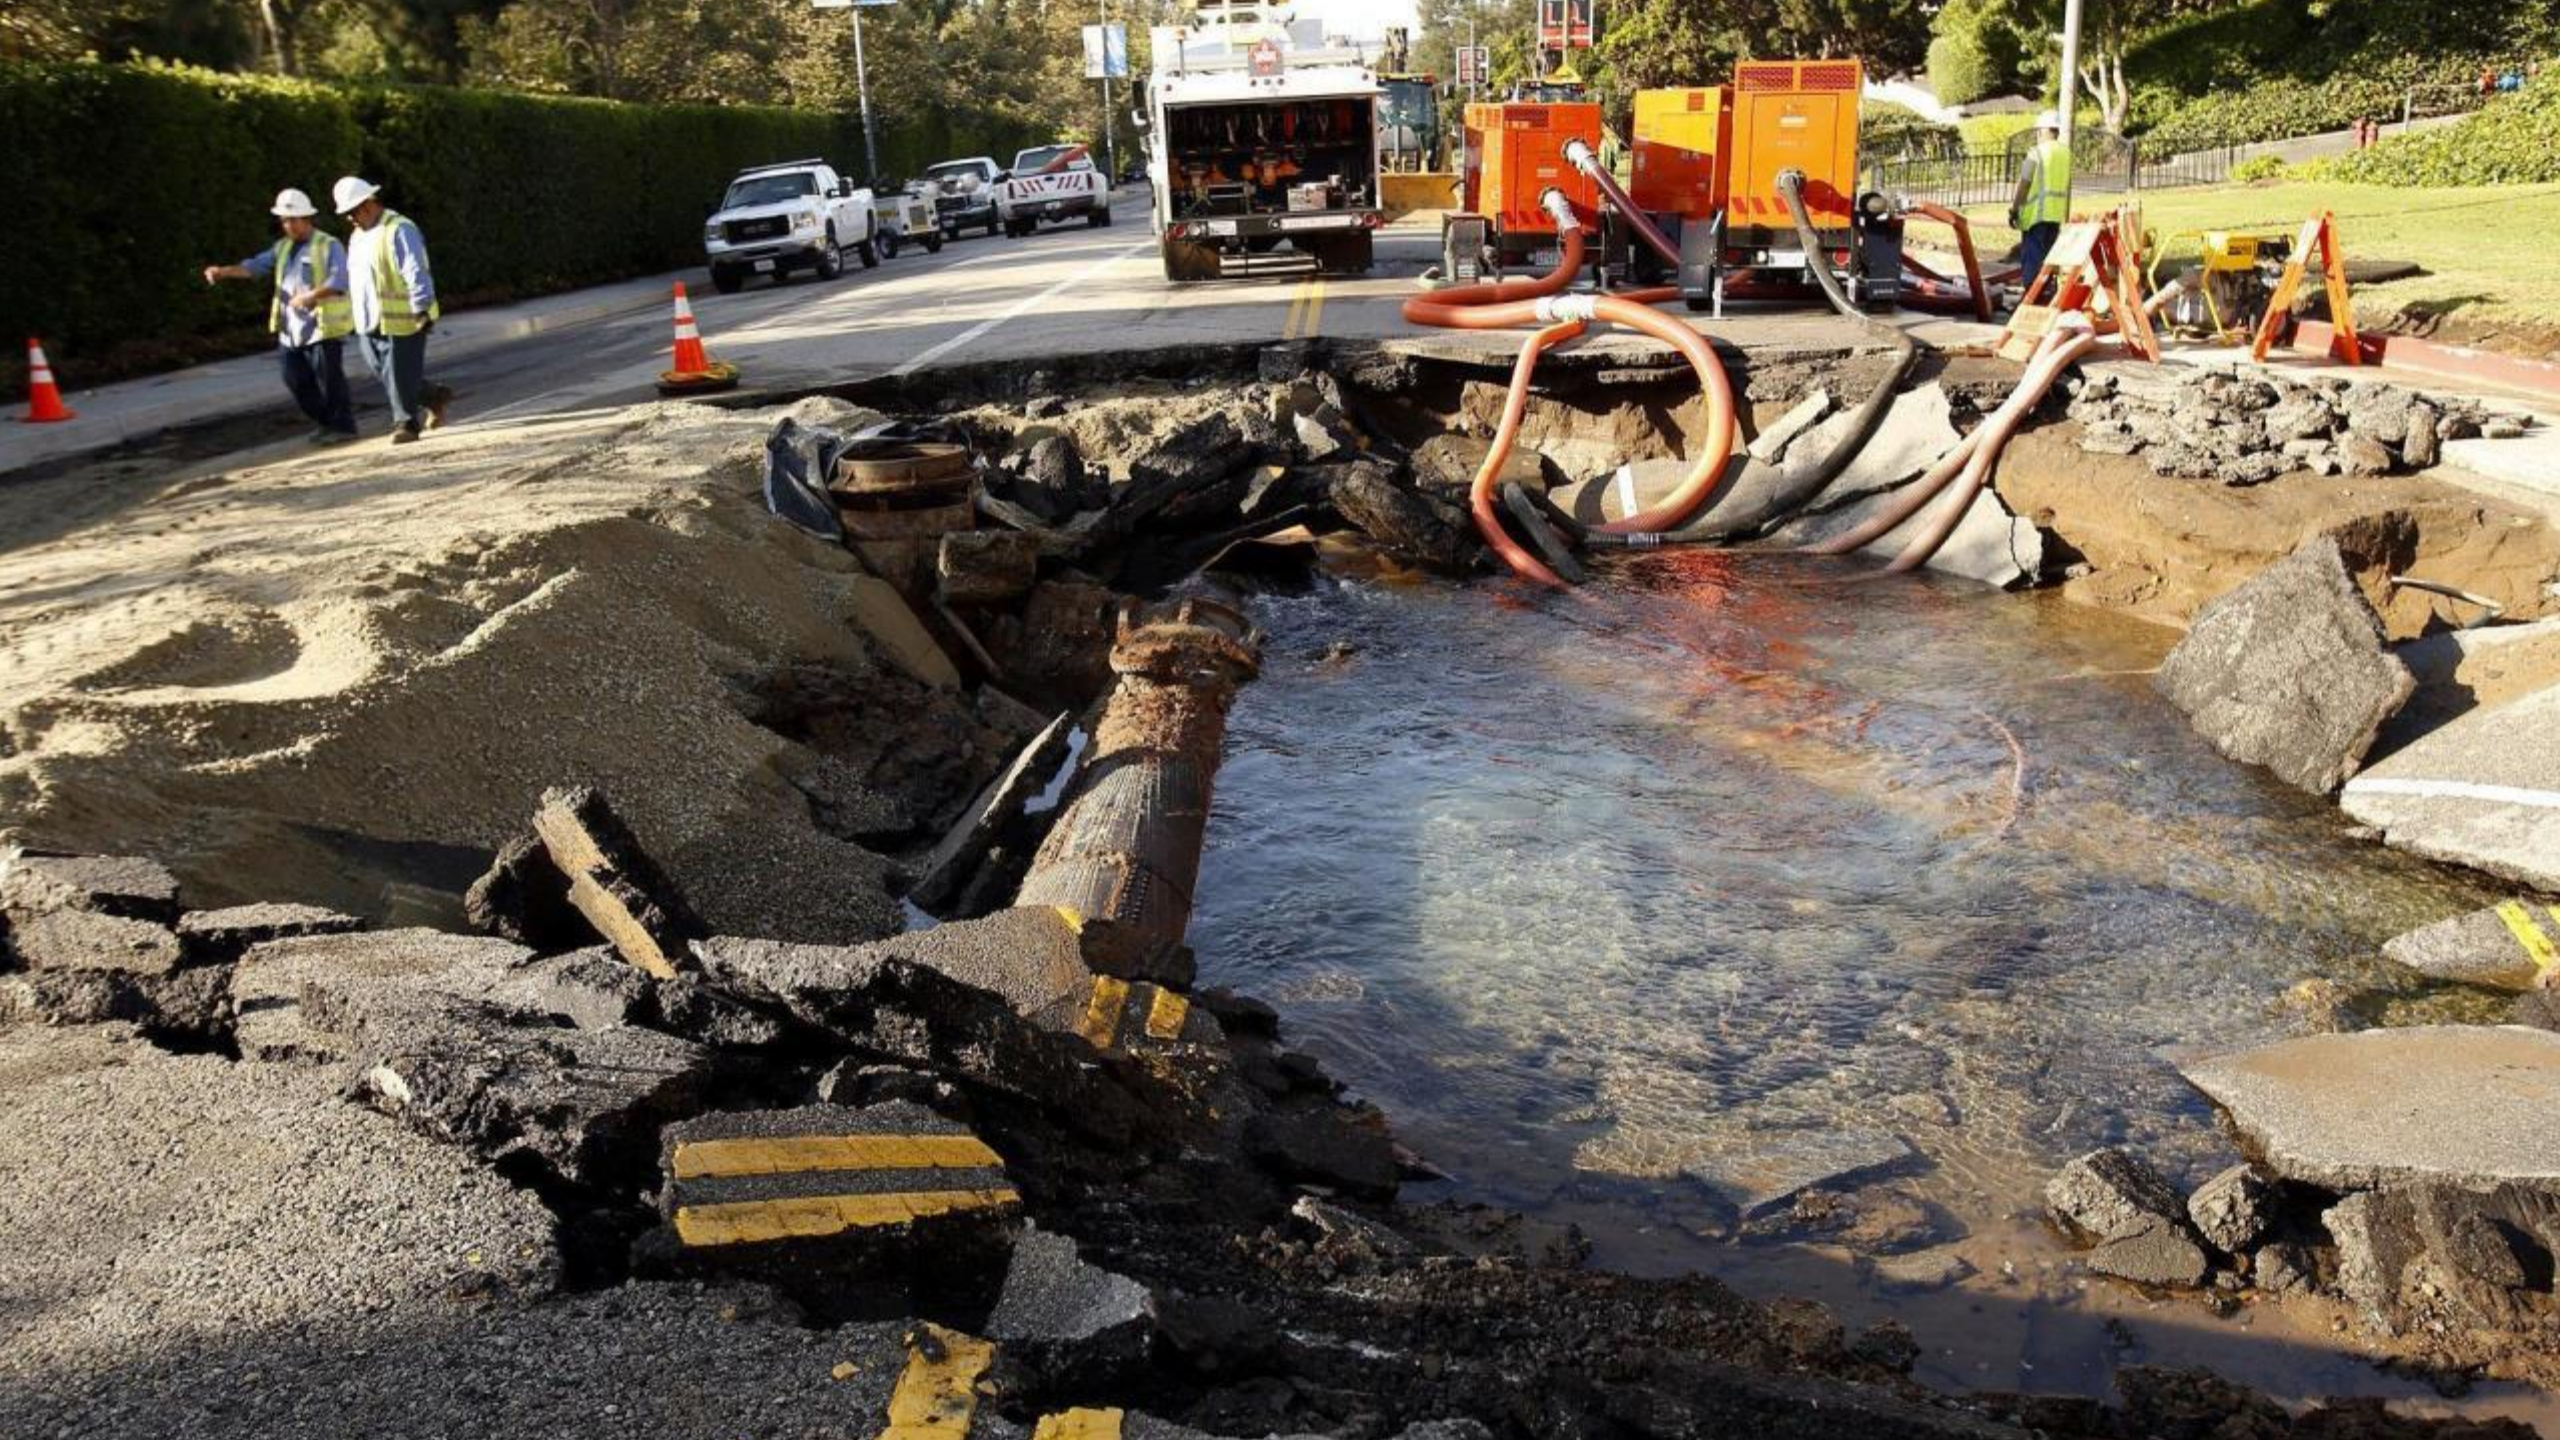

of commercial flights in the sky in the United States on any given day.

days in a year

= **2,499,841,200 TB**

2:43 PM

Home Water Report

Account Number: 1006167417
Report Period: 10/20/11-12/14/11
See More On
www.watersmart.com
Registration C